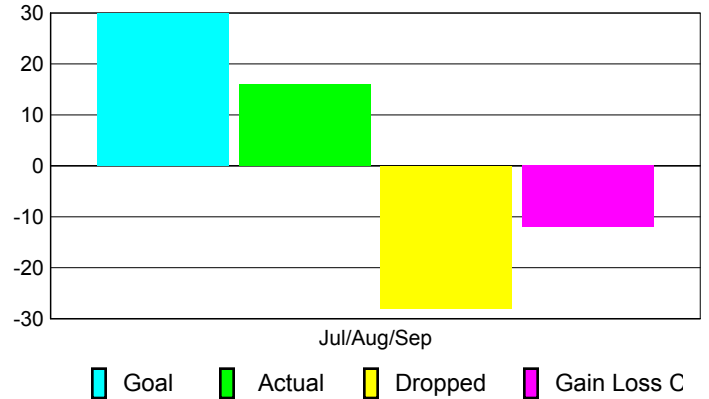

Membership Results 2010-2011

Goal, New, Dropped, Gain/Loss